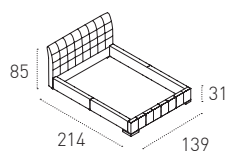

FINITURE FINISHES

LETTO PIAZZA E MEZZA_SEMI-DOUBLE BED COD. SD427

SOFT TOUCH

6C08
BIANCO
WHITE

6C24
GHIACCIO
ICE

6C29
TORTORA
TURTLEDOVE

MISURE SIZE

GIROLETTO_WITH LOW FOOTBOARD
L 139 P 214 H 31 / 85 cm

CONTENITORE_WITH BED CASING
L 139 P 219 H 36 / 85 cm